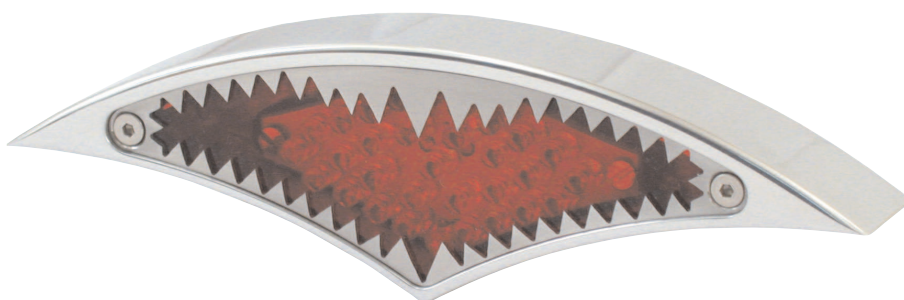

NEW!

Arch taillight with bracket
Partnr. HTI0015

Arch Taillight
Partnr. HTI0014

Big Mouth Taillight (HTI0013)

- Led lighted taillights
- For Custom applications
- Also available in Black, add BL to partnr