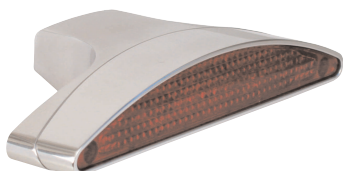

NEW!

Arch taillight with bracket
Partnr. HTI0015

Arch Taillight
Partnr. HTI0014

Big Mouth Taillight (HTI0013)

- Led lighted taillights
- For Custom applications
- Also available in Black, add BL to partnr