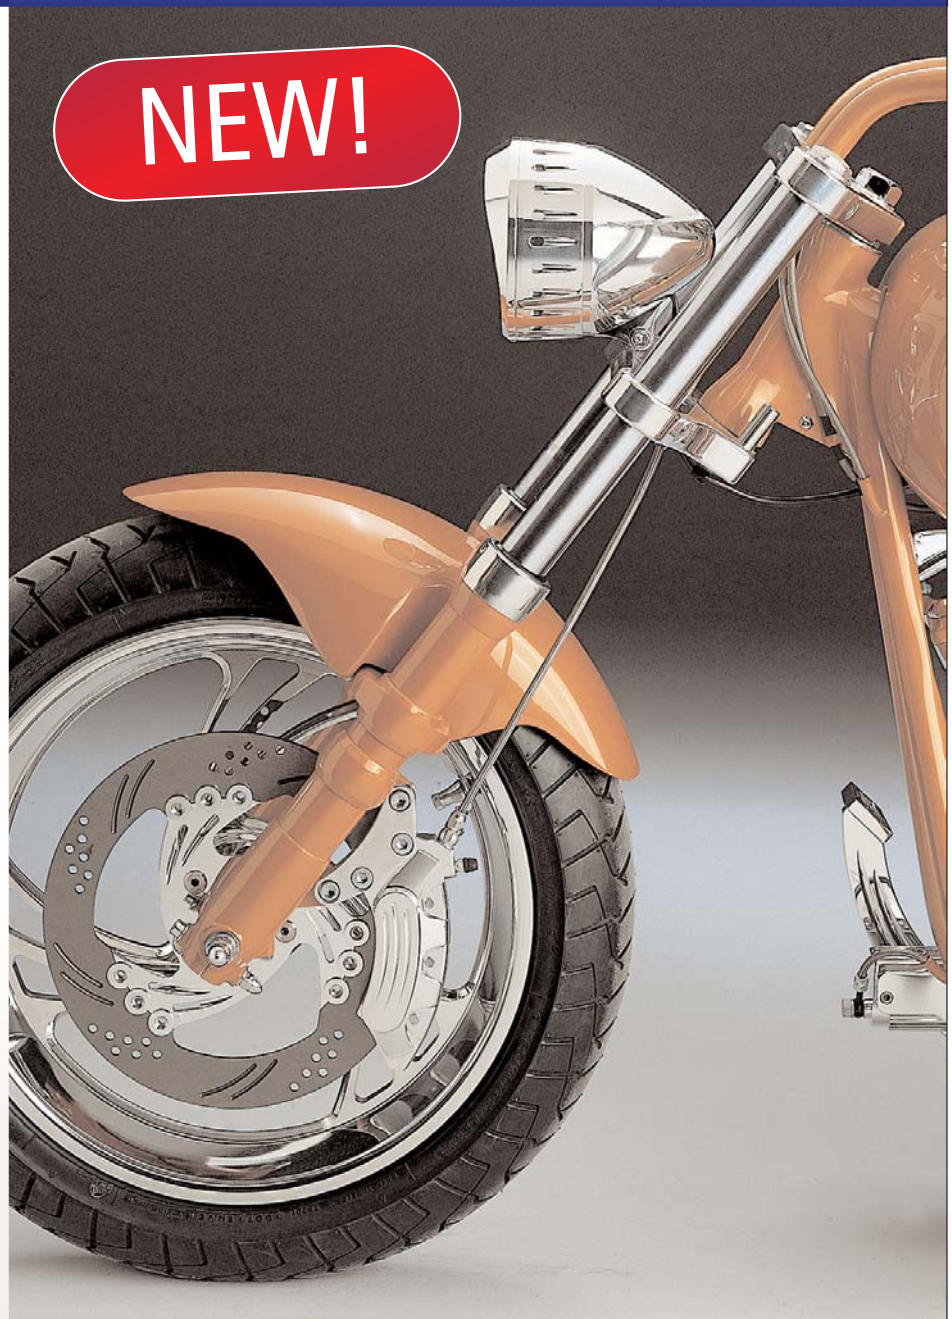

Black and Polished Nail style

Flame style on a Triple Tree

Headlight mount  
0030-L 0030-C 0030-N

**NEW!**

# Headlight

Nail and Flame style 5-3/4"

E4- approved glass

Halogen Bulb

Available in Polished, Chrome and Black anodized

Ordernr 5040 for Nailstyle and 5041 for flamestyle