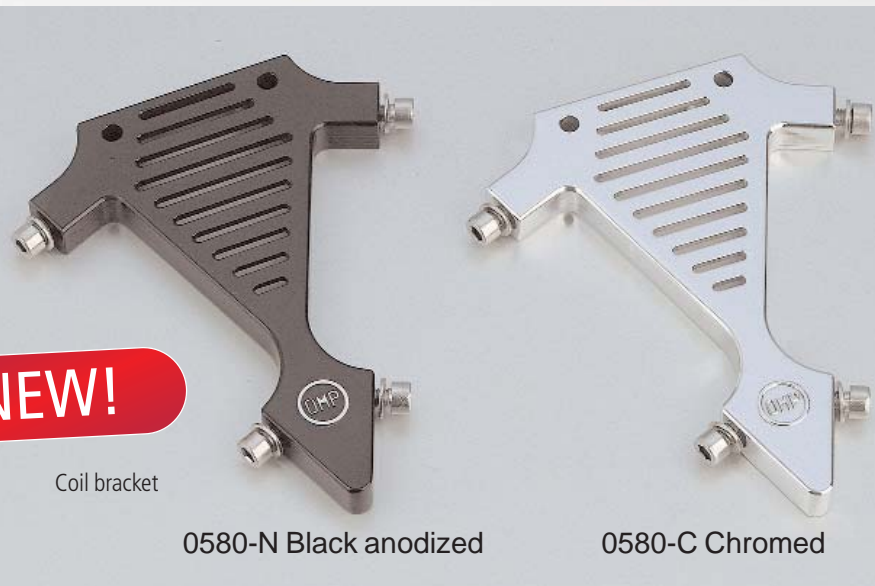

Engine cover set  
0701-L 0701-N

CV carb covers Polished  
0586-L plain 0587-L Grooved

CV carb covers Black anodized  
0586-N plain 0587-N Grooved

0700-L Polished  
0700-N Black anodized Engine cover set

**NEW!**

Coil bracket

0580-N Black anodized

0580-C Chromed

# Motor Cover and Brackets

Made from Billet aluminium  
Available in Chrome, Polished or Black anodized