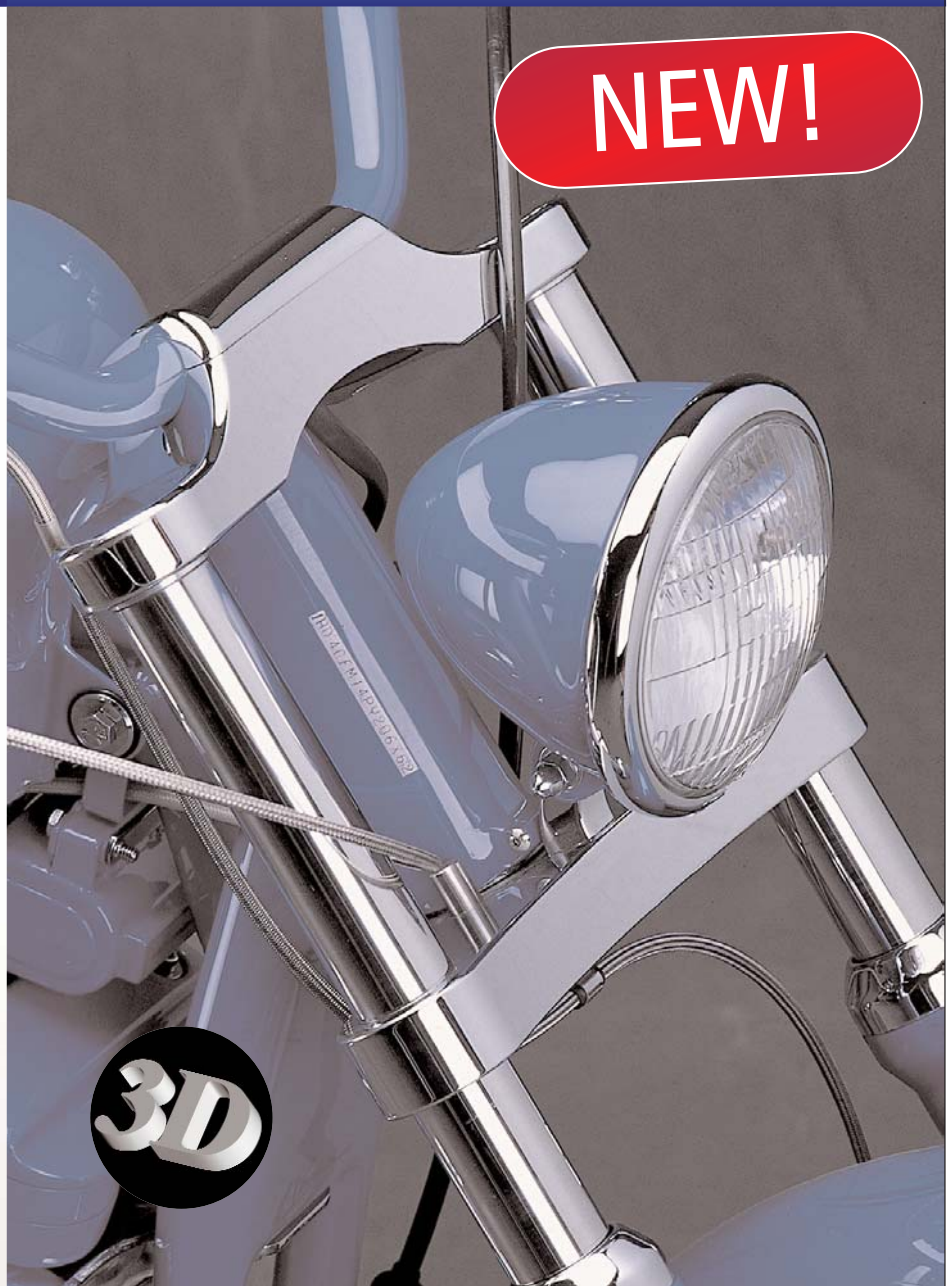

3D Wide Glide 41,2 mm Triple Tree
0345-L

3D Wide Glide 39mm Triple Tree
incl Spacer and Axle 0330-L

NEW!

3D Line Triple Tree

	Polished	Chrome	Black
39mm	0330-L	0330-C	0330-N
39mm +4°	0331-L	0331-C	0331-N
41,2mm FL-FXST	0340-L	0340-C	0340-N
41,2mm FL-FXST+4°	0341-L	0341-C	0341-N
41,2mm FXDWG	0345-L	0345-C	0345-N
41,2mm FXDWG+4°	0346-L	0346-C	0346-N