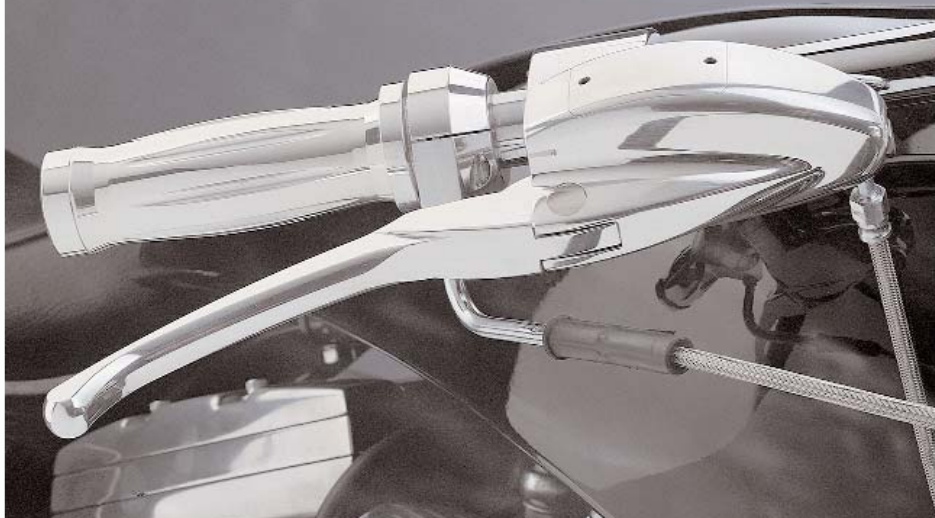

3D Grips
Ordernr: 0211

Grips add:

L for polished,
C for chrome,
N for black

NEW!

3D controls

Complete Kit 3030-L (Polished)

Complete Kit 3030-C (Chrome)

Complete Kit 3030-N (Black)

Also available for Hydraulic clutch