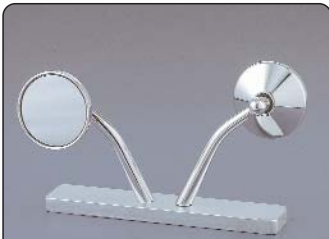

NEW!

Diamond Mirror Set
01-025 Right/ 01-028 Left

Round Mirror Set
in 2-5/16" or 2-5/8"

Maltese Cross Mirror Set
01-019 Left/ -01-022 Right

- Fits all models
- Made of Billet Aluminium
- Directly bolt on
- Available in Black anodized, Chrome or Polished, ask for order numbers

Mirrors

- Fits all models
- Made of Billet aluminium with a steel ball joint for longer life
- Replacement glass available