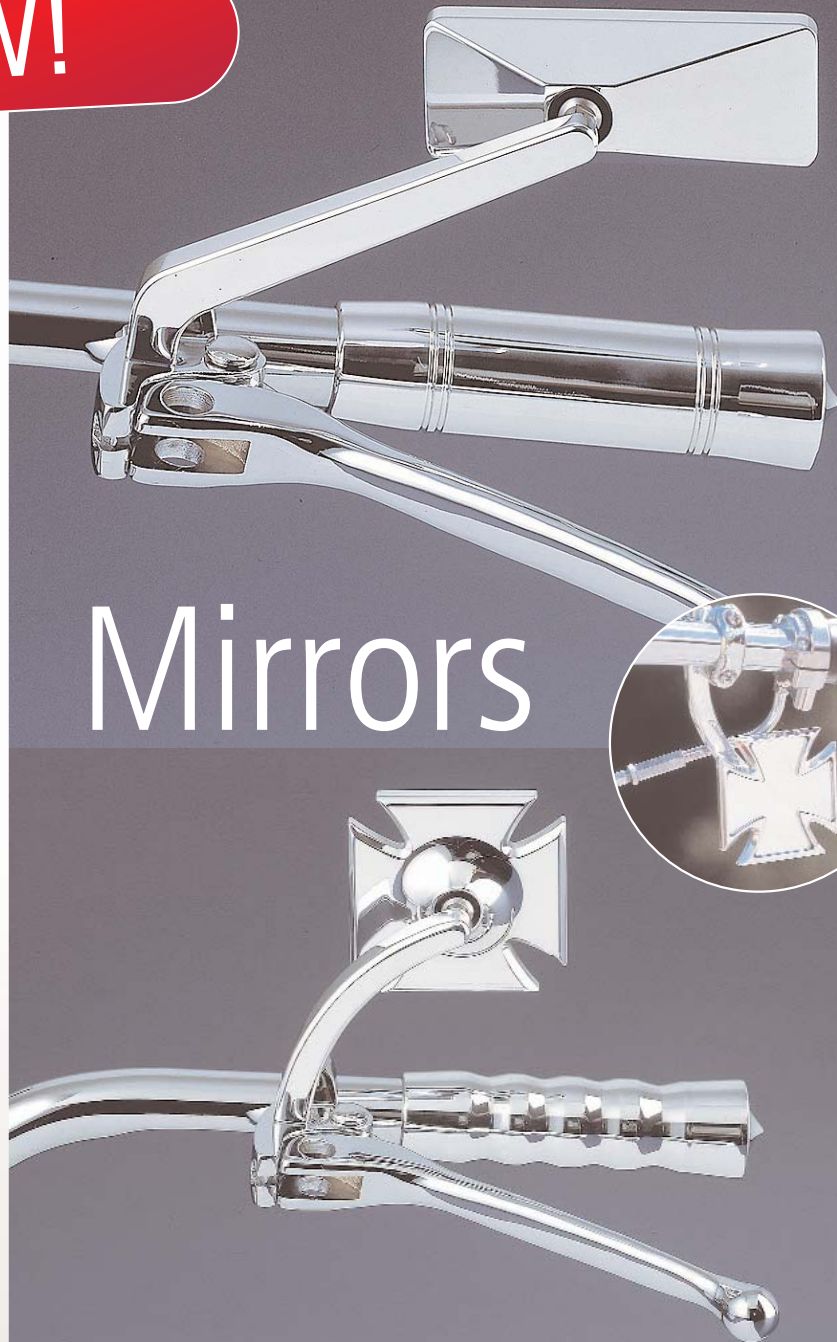

NEW!

Diamond Mirror Set
01-025 Right/ 01-028 Left

Round Mirror Set
in 2-5/16" or 2-5/8"

Maltese Cross Mirror Set
01-019 Left/ -01-022 Right

- Fits all models
- Made of Billet Aluminium
- Directly bolt on
- Available in Black anodized, Chrome or Polished, ask for order numbers

Mirrors

- Fits all models
- Made of Billet aluminium with a steel ball joint for longer life
- Replacement glass available