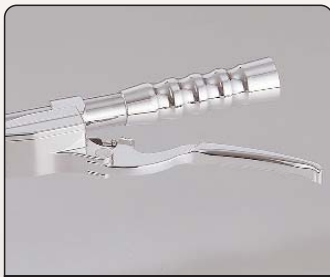

NEW!

Chopper Style
06-001P/002C/003B

Smooth Style
06-007P/008C/008B

Super Smooth Style
06-013P/014C/015B

How It Looks

Grips

- 3 styles Chopper, Smooth or Super Smooth
- Grips for 1" handlebars
- Machined from billet aluminium
- Available in Black anodized(B), Chrome(C) or Polished(P)