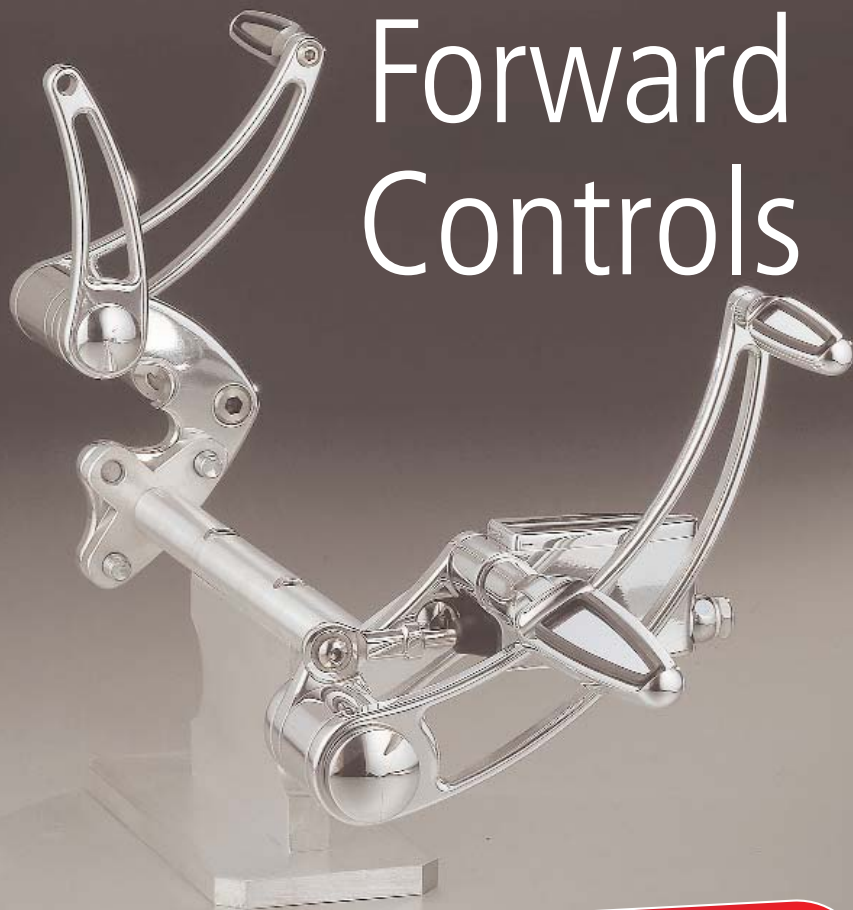

Matching passenger steps
40-010 Polished/011 Chrome/012 Black

Shift side view

- Small design
- Fits all FXST from 86 - 99
- Available in Black anodized, chrome or Polished
- Matching passengers pegs
- Kit require Weld on Kickstand

40-001 Polished

40-002 Chrome

40-003 Black Anodized

Forward Controls

NEW!